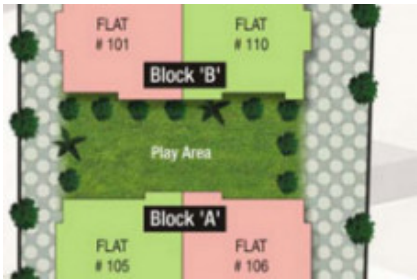

Sunrise Narayan Palace

Rukanpura, Patna

25.603605, 85.065553

Welcome to Sunrise Narayan Palace, the epitome of luxury living in the heart of Patna West. Our township project features 2 to 3 bedroom apartments ranging from 1050 to 1510 square feet, all equipped with top-notch amenities like central air conditioning, expansive balconies, sleek kitchenettes, and modern bathrooms. Enjoy leisurely days by the swimming pool, social gatherings at the clubhouse, and serene moments in the lush garden. Experience true opulence at Sunrise Narayan Palace.

Overview

Listing Type: Sale Properties	Property Type: Apartment	City: Patna
Carpet Area: 1050 – 1510sq.ft	Configuration (BHK): 2, 3 BHK	Sale price: ₹39.90 Lac – 57.38 Lac

Distances

Metro Ram Krishna nagar metro station (12.0)km	Bus Anisabad Bus Stand (6.3)km	School SUNRISE PUBLIC SCHOOL (6.6)km	Mall Centro Mall (9.6)km
Cinemas Regent Theatre, Patna (10.7)km	Park Shastri Nagar Park (5.4)km		