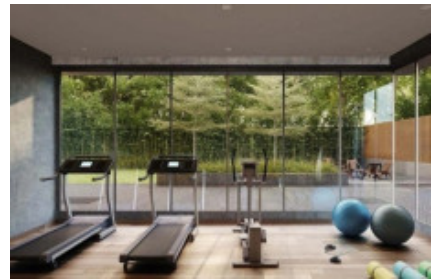

Saanvi Skydeck Seasons

Thaltej, Ahmedabad

23.056451, 72.505707

Saanvi Skydeck Seasons is a value for money Project developed by one of the Ahmedabad well known Developers Saanvi Nirman. It is spread across 0.61 acre. The Project is conveniently located in Thaltej, SG Highway and well connected by major road(s) like NH 147. The Project has 14 Units. The Status of the Project is Ready to Move.

Overview

Listing Type: Sale Properties	RERA ID: CITY/AUDA/AA00022/220822R1	City: Ahmedabad
Carpet Area: 2781 Sq. Ft to 4666 Sq. Ft (Carpet)sq.ft	Configuration (BHK): 4, 5 BHK	Sale price: ₹Price on Request

Amenities

- ✓ Power Backup
- ✓ Security

Distances

Metro Rajiv Nagar (8.6)km   Bus Bus station (10.8)km   School Crescent Pre- primary School Thaltej (2.5)km   Mall 4D Square Mall, Motera (19.6)km

Cinemas PVR Acropolis Ahemdabad (2.6)km   Park Riverfront Flower Park (9.7)km