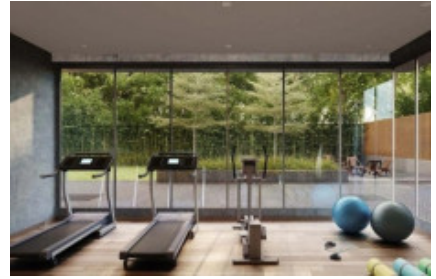

Saanvi Skydeck Seasons

Thaltej, Ahmedabad

23.056451, 72.505707

Saanvi Skydeck Seasons is a value for money Project developed by one of the Ahmedabad well known Developers Saanvi Nirman. It is spread across 0.61 acre. The Project is conveniently located in Thaltej, SG Highway and well connected by major road(s) like NH 147. The Project has 14 Units. The Status of the Project is Ready to Move.

Overview

Listing Type: Sale Properties	RERA ID: CITY/AUDA/AA00022/220822R1	City: Ahmedabad
Carpet Area: 2781 Sq. Ft to 4666 Sq. Ft (Carpet)sq.ft	Configuration (BHK): 4, 5 BHK	Sale price: ₹Price on Request

Amenities

- ✓ Power Backup
- ✓ Security

Distances

Metro Rajiv Nagar (8.6)km   Bus Bus station (10.8)km   School Crescent Pre- primary School Thaltej (2.5)km   Mall 4D Square Mall, Motera (19.6)km

Cinemas PVR Acropolis Ahemdabad (2.6)km   Park Riverfront Flower Park (9.7)km